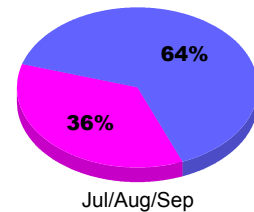

**Membership Results
2012-2013**

**Membership
2011-2012**

Month	Net Memb Goal	Actual New Memb	Actual Dropped Memb	Gain/Loss of Memb	Gain/Loss of Memb
Jul/Aug/Sep	10	59	-67	-8	-14
Totals	10	59	-67	-8	-14

Membership Results 2012-2013

Goal, New, Dropped, Gain/Loss

Comparison of Membership Gain/Loss

Current Year Compared to the Previous Year

Gender Comparison 2012-2013

Male Female