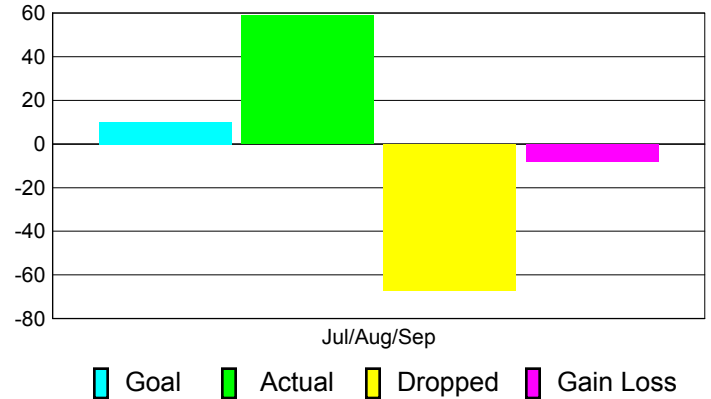

Membership Results 2012-2013

Goal, New, Dropped, Gain/Loss